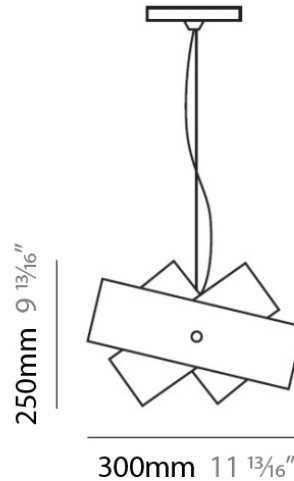

TOURBILLON SUSPENSION

D81108

PROJECT	
TYPE	
NOTES	
QUANTITY	
DATE	

GENERAL

Series: Tourbillon
Brand: Panzeri
Division: Design
Mounting Type: Suspension
Mounting Location: Ceiling
Subcategory: Pendant

PHYSICAL

Shape: Abstract
Diameter (mm): 300
Diameter (in): 11 3/4
Height (mm): 250
Height (in): 9 7/8
Max. Overall Height (mm): 2250
Max. Overall Height (in): 88 9/16
Light Distribution: Omnidirectional
Weight (kg): 4.09
Weight (lbs): 9
Diffuser: White & Orange Glass
Fixture Finish: NIC
Fixture Material: Metal

ELECTRICAL

Number of Lamps: 1
Lamp Type: LED Retrofit
Lamp Shape: G25
Bulb Included: Bulb Not Included
Total Output Wattage (W): 9
Max. Wattage Per Lamp (W): 9
Lamp Base: E26
Input Voltage (V): 120
Upon Request: 277Vac / GU24

LED

OPTICAL

RATINGS AND CERTIFICATIONS

Certified By: CSA Certified to UL and CSA Standards
IP rating: IP20