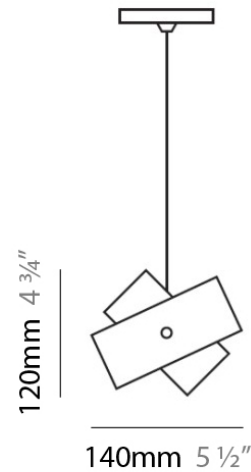

TOURBILLON SUSPENSION

D81101

PROJECT

TYPE

NOTES

QUANTITY

DATE

GENERAL

Series: Tourbillon

Brand: Panzeri

Division: Design

Mounting Type: Suspension

Mounting Location: Ceiling

Subcategory: Pendant

PHYSICAL

Shape: Abstract

Diameter (mm): 140

Diameter (in): 5 1/2

Height (mm): 120

Height (in): 4 3/4

Max. Overall Height (mm): 2120

Max. Overall Height (in): 83 1/16

Light Distribution: Omnidirectional

Weight (kg): 0.5

Weight (lbs): 1

Diffuser: White & Black Glass

Fixture Finish: NIC

Fixture Material: Metal

ELECTRICAL

Number of Lamps: 1

Lamp Type: LED Retrofit

Lamp Shape: T4

Bulb Included: Bulb Not Included

Total Output Wattage (W): 3

Max. Wattage Per Lamp (W): 3

Lamp Base: G9

Input Voltage (V): 120

LED

OPTICAL

RATINGS AND CERTIFICATIONS

Certified By: CSA Certified to UL and CSA Standards

IP rating: IP20